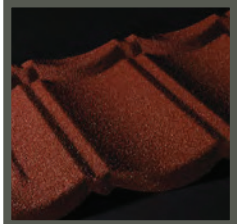

aka Tile FR, Rio

THE CLASSIC, POPULAR DESIGN

The Metstar Tile is our version of a very popular design in the stone coated metal roofing industry. It's design is a Spanish tile inspired wavy profile which was used on the first recorded stone coated metal roofing in the world back in 1950's New Zealand. Because of its classic elegant appearance and being a favorite among experienced System 1 installers the Tile profile continues to be very popular today.

Charcoal

Brown

Red

- Length of Cover 1280mm, 50 3/8"
- Width of Cover 370mm 14 9/16"
- Panel Cover .473m2 5.1sqft.

- 26g Galvalume Steel
- Stone Coated Finish