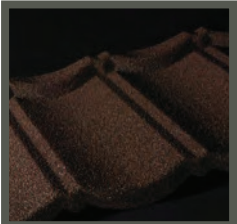

aka Tile FR, Rio

THE CLASSIC, POPULAR DESIGN

The Metstar Tile is our version of a very popular design in the stone coated metal roofing industry. It's design is a Spanish tile inspired wavy profile which was used on the first recorded stone coated metal roofing in the world back in 1950's New Zealand. Because of its classic elegant appearance and being a favorite among experienced System 1 installers the Tile profile continues to be very popular today.

Charcoal

Brown

Red

- Length of Cover 1280mm, 50 3/8"
- Width of Cover 370mm 14 9/16"
- Panel Cover .473m2 5.1sqft.

- 26g Galvalume Steel
- Stone Coated Finish