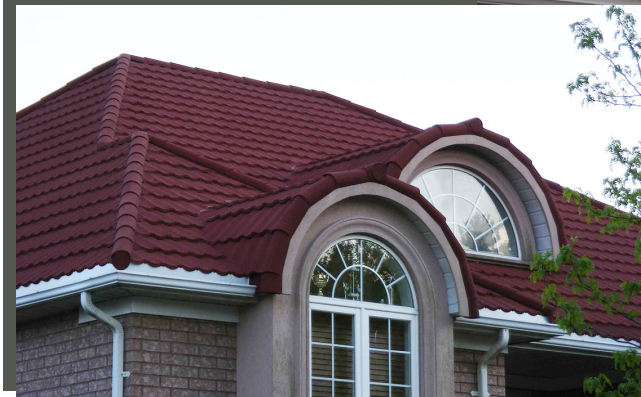

METSTAR[®]

*A Roofing
Renaissance*

Stone Coated

Tile

Shake

Slate

Slate Plus

DaVinci

aka Tile FR, Rio

THE CLASSIC, POPULAR DESIGN

The Metstar Tile is our version of a very popular design in the stone coated metal roofing industry. It's design is a Spanish tile inspired wavy profile which was used on the first recorded stone coated metal roofing in the world back in 1950's New Zealand. Because of its classic elegant appearance and being a favorite among experienced System 1 installers the Tile profile continues to be very popular today.

Charcoal

Brown

Red

- Length of Cover 1280mm, 50 3/8"
- Width of Cover 370mm 14 9/16"
- Panel Cover .473m2 5.1sqft.

- 26g Galvalume Steel
- Stone Coated Finish