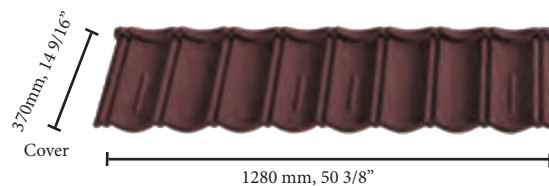

aka Tile FR, Rio

THE CLASSIC, POPULAR DESIGN

The Metstar Tile is our version of a very popular design in the stone coated metal roofing industry. It's design is a Spanish tile inspired wavy profile which was used on the first recorded stone coated metal roofing in the world back in 1950's New Zealand. Because of its classic elegant appearance and being a favorite among experienced System 1 installers the Tile profile continues to be very popular today.

Charcoal

Brown

Red

- Length of Cover 1280mm, 50 3/8"
- Width of Cover 370mm 14 9/16"
- Panel Cover .473m2 5.1sqft.

- 26g Galvalume Steel
- Stone Coated Finish